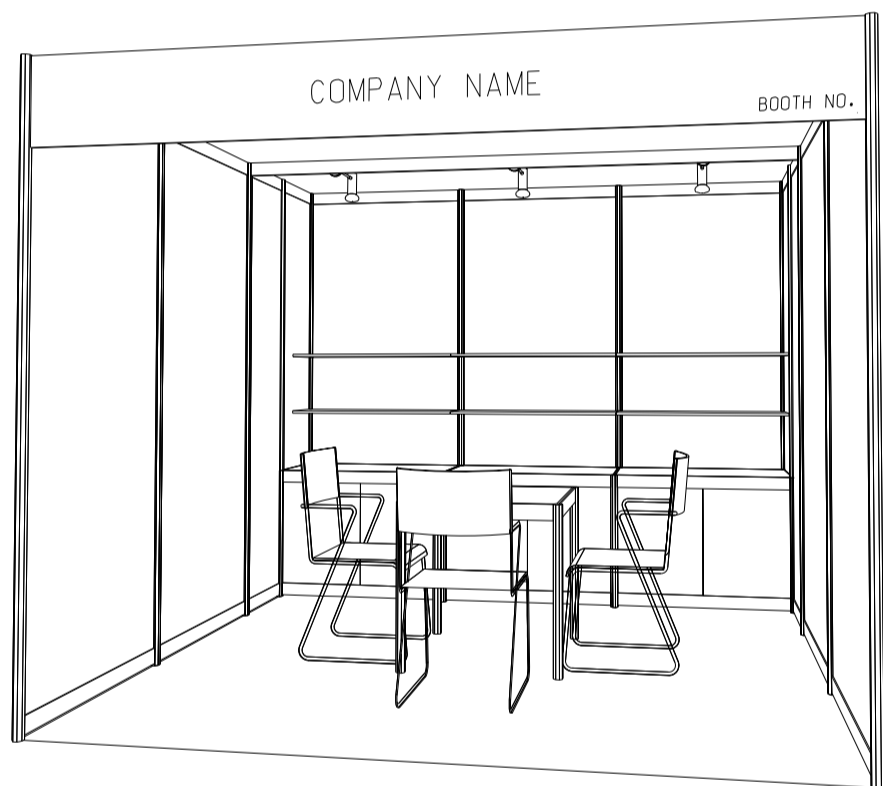

9 sqm. Standard Booth (Option A)

九平方米標準攤位 (建議 A)

PLAN
3M(W) X 3M(D) X 2.5M(H)
Standard Booth A

PERSPECTIVE
3M(W) X 3M(D) X 2.5M(H)
Standard Booth A

ELEVATION
3M(W) X 3M(D) X 2.5M(H)
Standard Booth A

BOOTH SPECIFICATIONS		QTY.
	1000W x 500D x 750H LOCKABLE CABINET	3
	3000W x 300D WOODEN DISPLAY SHELF	2
	700W x 700D x 750H MEETING TABLE	1
	BLACK LEATHER CHAIR	3
	13W LED LAMP LONGARMED SPOTLIGHT (YELLOW LIGHT)	3
	800W SOCKET	3
	H70mm CEILING BEAM	3M
	RUBBISH BIN & CARPET (9sqm.)	

*The Hong Kong Trade Development Council reserves the right to change the configuration if necessary.

*如有需要，香港貿易發展局有權更改攤位結構。