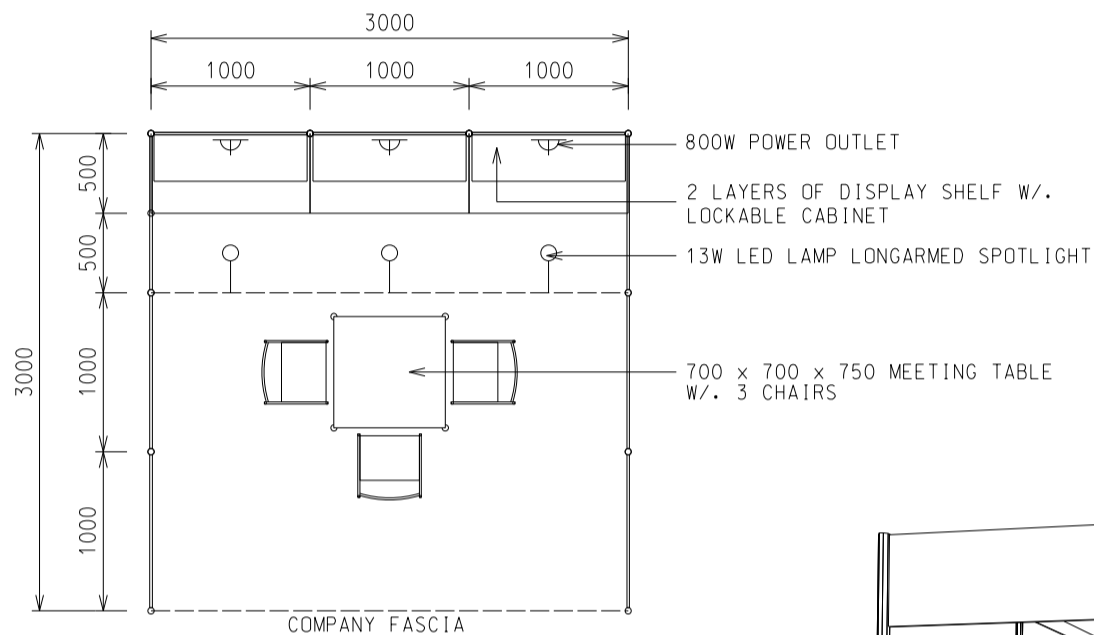

9 sqm. Standard Booth (Option A)

九平方米標準攤位 (建議 A)

PLAN
3M(W) X 3M(D) X 2.5M(H)
Standard Booth A

PERSPECTIVE
3M(W) X 3M(D) X 2.5M(H)
Standard Booth A

ELEVATION
3M(W) X 3M(D) X 2.5M(H)
Standard Booth A

BOOTH SPECIFICATIONS		QTY.
	1000W x 500D x 750H LOCKABLE CABINET	3
	3000W x 300D WOODEN DISPLAY SHELF	2
	700W x 700D x 750H MEETING TABLE	1
	BLACK LEATHER CHAIR	3
	13W LED LAMP LONGARMED SPOTLIGHT (YELLOW LIGHT)	3
	800W SOCKET	3
	H70mm CEILING BEAM	3M
	RUBBISH BIN & CARPET (9sqm.)	