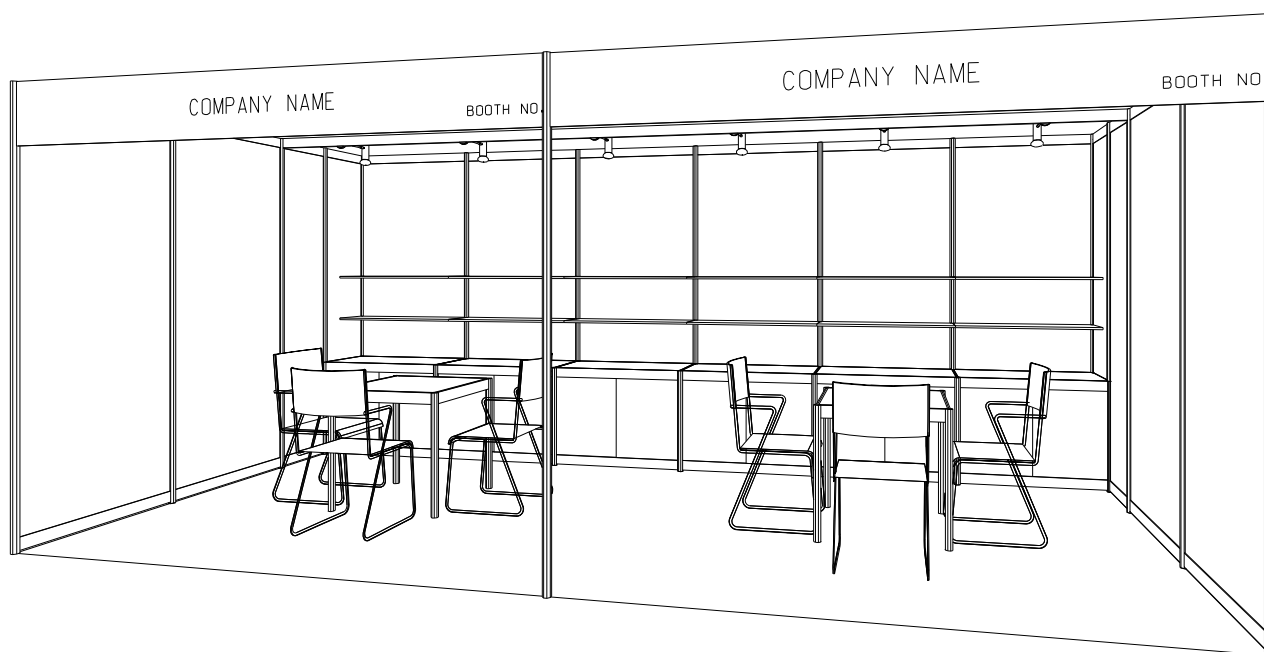

18 sqm. Standard Booth (Option A)

十八平方米標準攤位 (建議 A)

PLAN
6M(W) X 3M(D) X 2.5M(H)
Standard Booth A

PERSPECTIVE
6M(W) X 3M(D) X 2.5M(H)
Standard Booth A

ELEVATION
6M(W) X 3M(D) X 2.5M(H)
Standard Booth A

BOOTH SPECIFICATIONS		QTY.
	1000W x 500D x 750H LOCKABLE CABINET	6
	3000W x 300D WOODEN DISPLAY SHELF	4
	700W x 700D x 750H MEETING TABLE	2
	BLACK LEATHER CHAIR	6
	13W LED LAMP LONGARMED SPOTLIGHT (YELLOW LIGHT)	6
	800W SOCKET	6
	H70mm CEILING BEAM	9M
	RUBBISH BIN & CARPET (18sqm.)	

*The Hong Kong Trade Development Council reserves the right to change the configuration if necessary.

*如有需要，香港貿易發展局有權更改攤位結構。