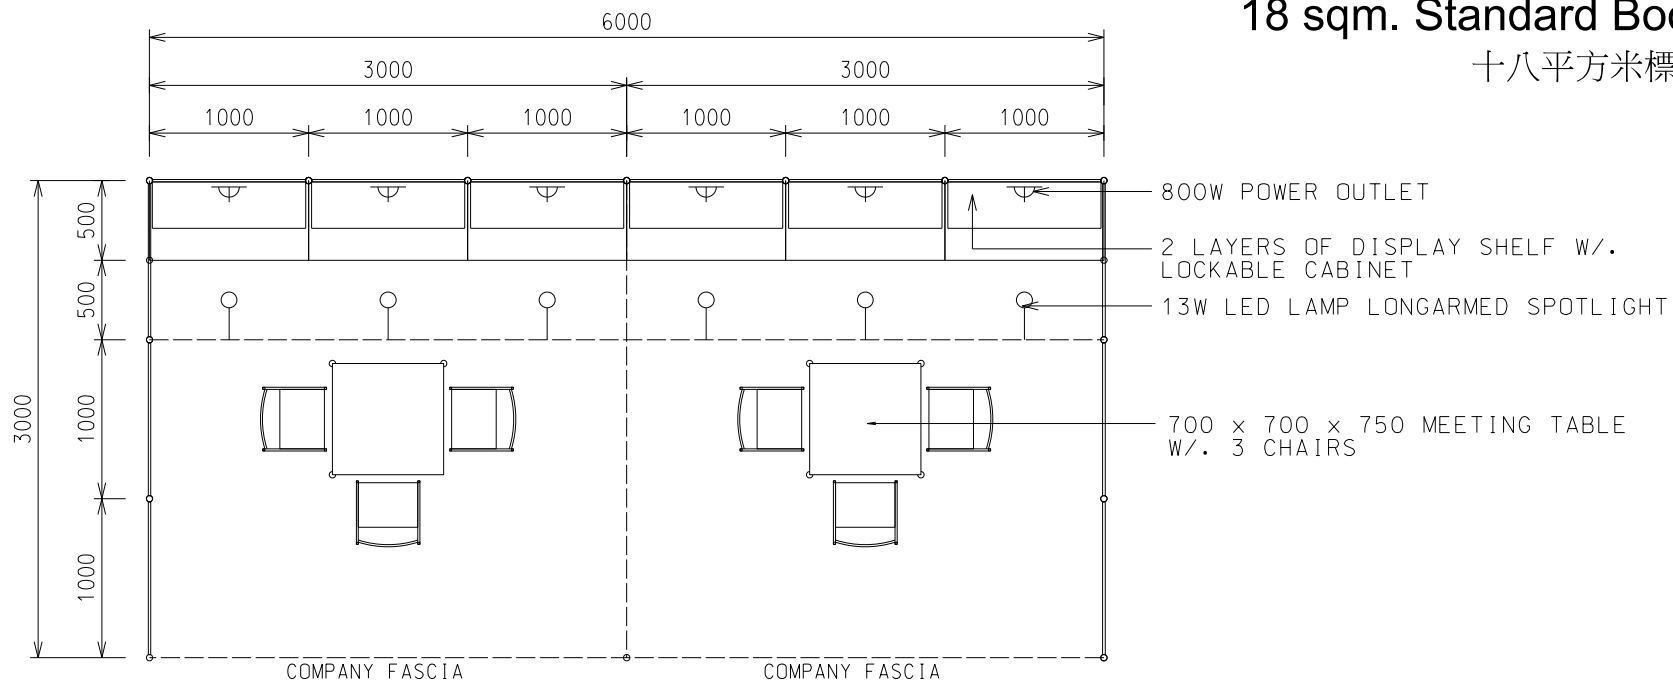

18 sqm. Standard Booth (Option A)

十八平方米標準攤位 (建議 A)

PLAN
6M(W) X 3M(D) X 2.5M(H)
Standard Booth A

PERSPECTIVE
6M(W) X 3M(D) X 2.5M(H)
Standard Booth A

ELEVATION
6M(W) X 3M(D) X 2.5M(H)
Standard Booth A

BOOTH SPECIFICATIONS		QTY.
	1000W x 500D x 750H LOCKABLE CABINET	6
	3000W x 300D WOODEN DISPLAY SHELF	4
	700W x 700D x 750H MEETING TABLE	2
	BLACK LEATHER CHAIR	6
	13W LED LAMP LONGARMED SPOTLIGHT (YELLOW LIGHT)	6
	800W SOCKET	6
	H70mm CEILING BEAM	9M
	RUBBISH BIN & CARPET (18sqm.)	