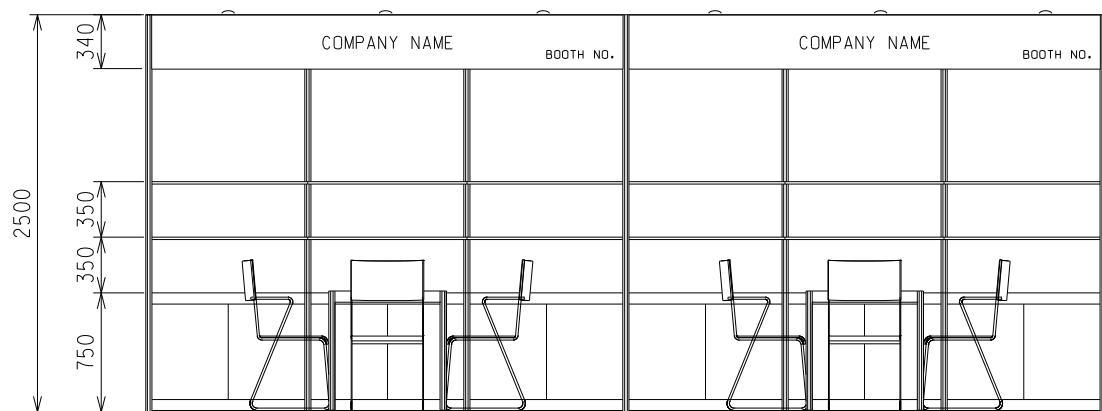

18 sqm. Standard Booth (Option A)

十八平方米標準攤位 (建議 A)

PLAN
6M(W) X 3M(D) X 2.5M(H)
Standard Booth A

PERSPECTIVE
6M(W) X 3M(D) X 2.5M(H)
Standard Booth A

ELEVATION
6M(W) X 3M(D) X 2.5M(H)
Standard Booth A

BOOTH SPECIFICATIONS		QTY.
	1000W x 500D x 750H LOCKABLE CABINET	6
	3000W x 300D WOODEN DISPLAY SHELF	4
	700W x 700D x 750H MEETING TABLE	2
	BLACK LEATHER CHAIR	6
	13W LED LAMP LONGARMED SPOTLIGHT (YELLOW LIGHT)	6
	800W SOCKET	6
	H70mm CEILING BEAM	9M
	RUBBISH BIN & CARPET (18sqm.)	

*The Hong Kong Trade Development Council reserves the right to change the configuration if necessary.

*如有需要，香港貿易發展局有權更改攤位結構。