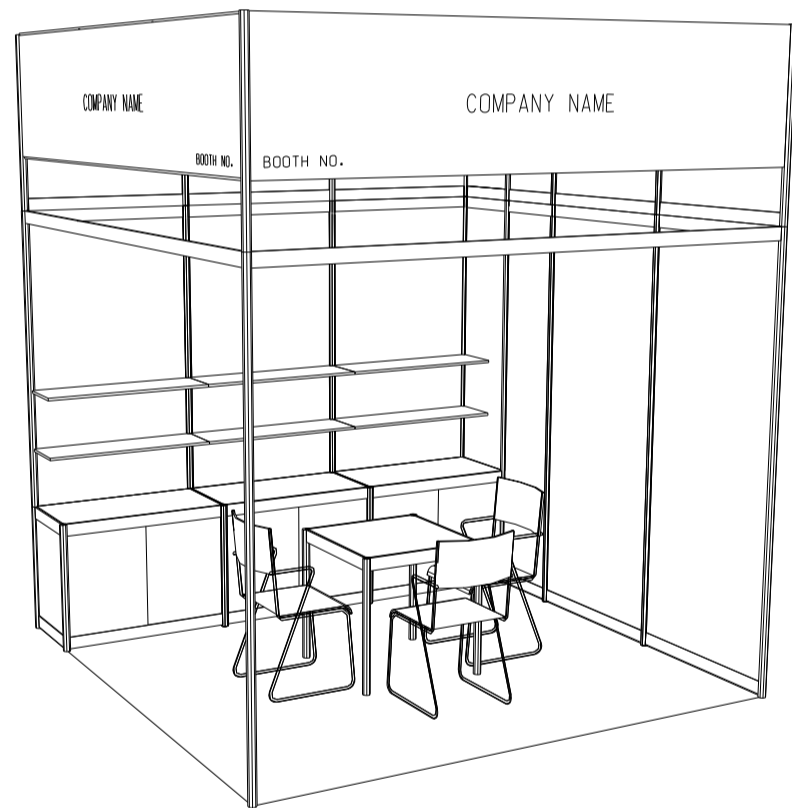

3x3 STANDARD BOOTH LEFT CORNER (OPTION F)

3X3 米標準攤位 (左面角位)

PLAN
3M(W) X 3M(D) X 3.5M(H)

PERSPECTIVE
3M(W) X 3M(D) X 3.5M(H)

ELEVATION
3M(W) X 3M(D) X 3.5M(H)

BOOTH SPECIFICATIONS		QTY.
	1000W x 500D x 750H CABINET	3
	1000W x 300D WOODEN DISPLAY SHELF	6
	700W x 700D x 750H MEETING TABLE	1
	BLACK LEATHER CHAIR	3
	LONG ARMED SPOTLIGHT (300MM) 23 WATT ENERGY SAVING LAMP (YELLOW LIGHT) (3.5mH)	3
	800W SOCKET	3
	H175mm CEILING GRID	12M
	RUBBISH BIN & CARPET (9sqm.)	