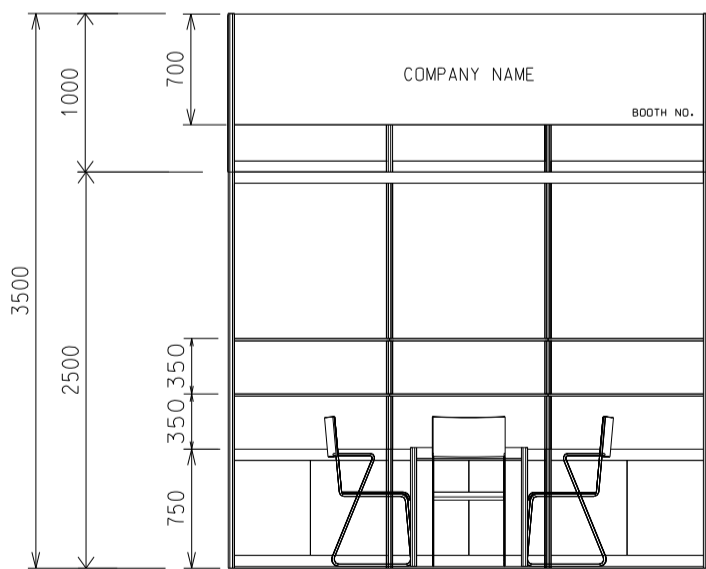

3x3 STANDARD BOOTH LEFT CORNER (OPTION F)

3X3 米標準攤位 (左面角位)

PLAN
3M(W) X 3M(D) X 3.5M(H)

PERSPECTIVE
3M(W) X 3M(D) X 3.5M(H)

ELEVATION
3M(W) X 3M(D) X 3.5M(H)

BOOTH SPECIFICATIONS		QTY.
	1000W x 500D x 750H CABINET	3
	1000W x 300D WOODEN DISPLAY SHELF	6
	700W x 700D x 750H MEETING TABLE	1
	BLACK LEATHER CHAIR	3
	LONG ARMED SPOTLIGHT (300MM) 23 WATT ENERGY SAVING LAMP (YELLOW LIGHT) (3.5mH)	3
	800W SOCKET	3
	H175mm CEILING GRID	12M
	RUBBISH BIN & CARPET (9sqm.)	