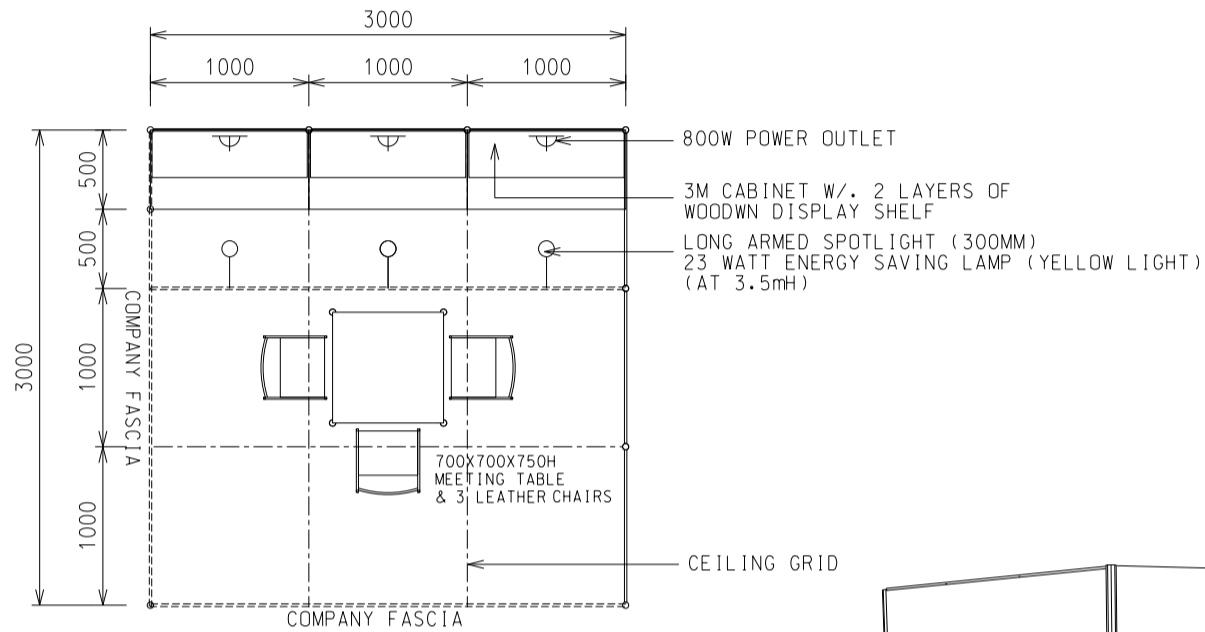

3x3 STANDARD BOOTH LEFT CORNER (OPTION F)

3X3 米標準攤位 (左面角位)

PLAN
3M(W) X 3M(D) X 3.5M(H)

PERSPECTIVE
3M(W) X 3M(D) X 3.5M(H)

ELEVATION
3M(W) X 3M(D) X 3.5M(H)

BOOTH SPECIFICATIONS		QTY.
	1000W x 500D x 750H CABINET	3
	1000W x 300D WOODEN DISPLAY SHELF	6
	700W x 700D x 750H MEETING TABLE	1
	BLACK LEATHER CHAIR	3
	LONG ARMED SPOTLIGHT (300MM) 23 WATT ENERGY SAVING LAMP (YELLOW LIGHT) (3.5mH)	3
	800W SOCKET	3
	H175mm CEILING GRID	12M
	RUBBISH BIN & CARPET (9sqm.)	