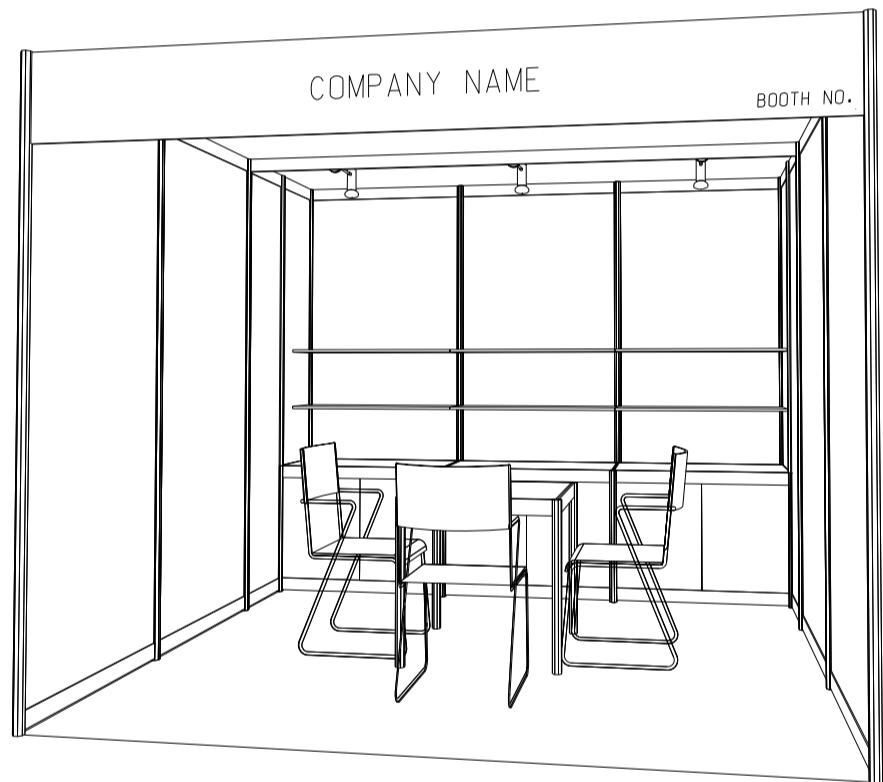

9 sqm. Standard Booth (Option A)

九平方米標準攤位 (建議 A)

PLAN  
3M(W) X 3M(D) X 2.5M(H)  
Standard Booth A

PERSPECTIVE  
3M(W) X 3M(D) X 2.5M(H)  
Standard Booth A

ELEVATION  
3M(W) X 3M(D) X 2.5M(H)  
Standard Booth A

BOOTH SPECIFICATIONS		QTY.
	1000W x 500D x 750H LOCKABLE CABINET	3
	3000W x 300D WOODEN DISPLAY SHELF	2
	700W x 700D x 750H MEETING TABLE	1
	BLACK LEATHER CHAIR	3
	23W ENERGY SAVING LAMP LONGARMED SPOTLIGHT (YELLOW LIGHT)	3
	800W SOCKET	3
	H70mm CEILING BEAM	3M
	RUBBISH BIN & CARPET (9sqm.)	