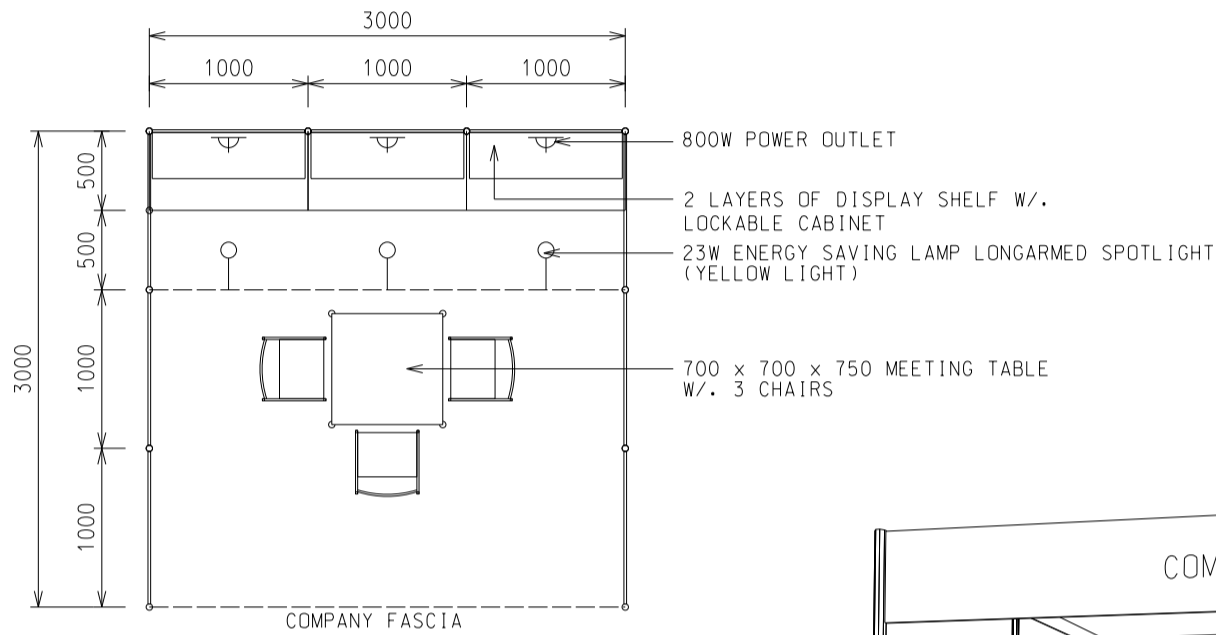

9 sqm. Standard Booth (Option A)

九平方米標準攤位 (建議 A)

PLAN  
3M(W) X 3M(D) X 2.5M(H)  
Standard Booth A

PERSPECTIVE  
3M(W) X 3M(D) X 2.5M(H)  
Standard Booth A

ELEVATION  
3M(W) X 3M(D) X 2.5M(H)  
Standard Booth A

BOOTH SPECIFICATIONS		QTY.
	1000W x 500D x 750H LOCKABLE CABINET	3
	3000W x 300D WOODEN DISPLAY SHELF	2
	700W x 700D x 750H MEETING TABLE	1
	BLACK LEATHER CHAIR	3
	23W ENERGY SAVING LAMP LONGARMED SPOTLIGHT (YELLOW LIGHT)	3
	800W SOCKET	3
	H70mm CEILING BEAM	3M
	RUBBISH BIN & CARPET (9sqm.)	