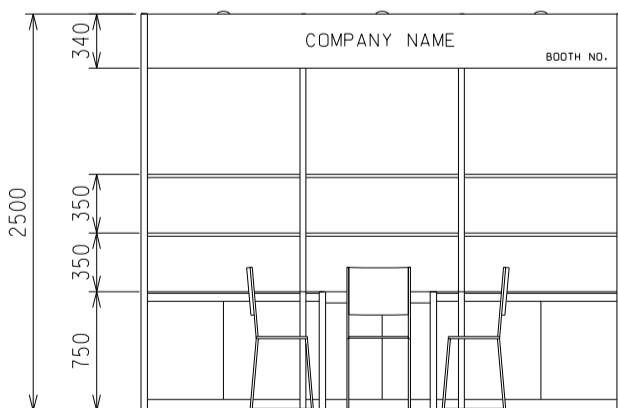

9 sqm. Standard Booth (Option A)

九平方米標準攤位 (建議 A)

PLAN  
3M(W) X 3M(D) X 2.5M(H)  
Standard Booth A

PERSPECTIVE  
3M(W) X 3M(D) X 2.5M(H)  
Standard Booth A

ELEVATION  
3M(W) X 3M(D) X 2.5M(H)  
Standard Booth A

BOOTH SPECIFICATIONS		QTY.
	1000W x 500D x 750H LOCKABLE CABINET	3
	3000W x 300D WOODEN DISPLAY SHELF	2
	700W x 700D x 750H MEETING TABLE	1
	BLACK LEATHER CHAIR	3
	23W ENERGY SAVING LAMP LONGARMED SPOTLIGHT (YELLOW LIGHT)	3
	800W SOCKET	3
	H70mm CEILING BEAM	3M
	RUBBISH BIN & CARPET (9sqm.)	