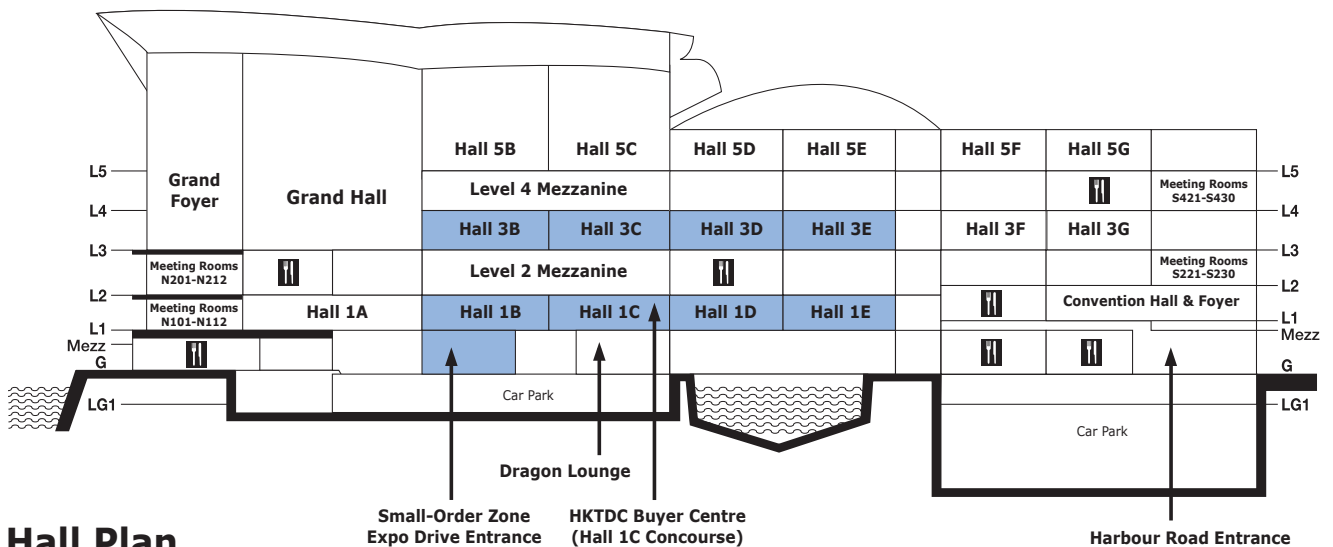

# Guide to Zones and Group Pavilions

Zone	Hall Location/Site
Hall of Aurora	Halls 1D-E
Business of IP Zone	Hall 1B
Commercial Lighting	Halls 1B-C
Decorative Lighting	Halls 1C-D
Hall of Display World <b>New</b>	Hall 1C
Hall of LED & Green Lighting - Indoor	Halls 3C-E
Hall of LED & Green Lighting - Outdoor	Halls 3B-C
Lighting Accessories, Parts & Components	Hall 3B
Technical & Outdoor Lighting	Hall 1C
Trade Service & Publication	Hall 1B
World of Chandeliers <b>New</b>	Hall 1D

Group Pavilion	Hall Location/Site
Shenzhen LED Pavilion	Hall 3E
Zhongshan Xiaolan New Light Source Commercial Lighting Pavilion	Hall 1B

# Booth Legend

## 展位位置圖例

Hall Location/Site 展覽廳位置/場地	Level 樓層
<b>1B-1E</b> Halls 展覽廳 1B-1E	L1 一樓
<b>3B-3E</b> Halls 展覽廳 3B-3E	L3 三樓