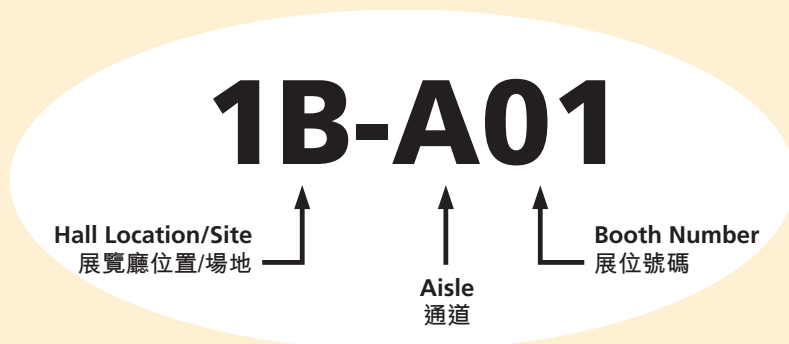

# Guide to Zones and Group Pavilions

Zone	Hall Location/Site
Hall of Aurora	Halls 1D-E
Business of IP Zone	Hall 1B
Commercial Lighting	Halls 1B-C
Decorative Lighting	Halls 1C-D
Hall of Display World <b>New</b>	Hall 1C
Hall of LED & Green Lighting - Indoor	Halls 3C-E
Hall of LED & Green Lighting - Outdoor	Halls 3B-C
Lighting Accessories, Parts & Components	Hall 3B
Technical & Outdoor Lighting	Hall 1C
Trade Service & Publication	Hall 1B
World of Chandeliers <b>New</b>	Hall 1D

Group Pavilion	Hall Location/Site
Shenzhen LED Pavilion	Hall 3E
Zhongshan Xiaolan New Light Source Commercial Lighting Pavilion	Hall 1B

## 展位位置圖例

Hall Location/Site 展覽廳位置/場地	Level 樓層
<b>1B-1E</b> Halls 展覽廳 1B-1E	L1 一樓
<b>3B-3E</b> Halls 展覽廳 3B-3E	L3 三樓