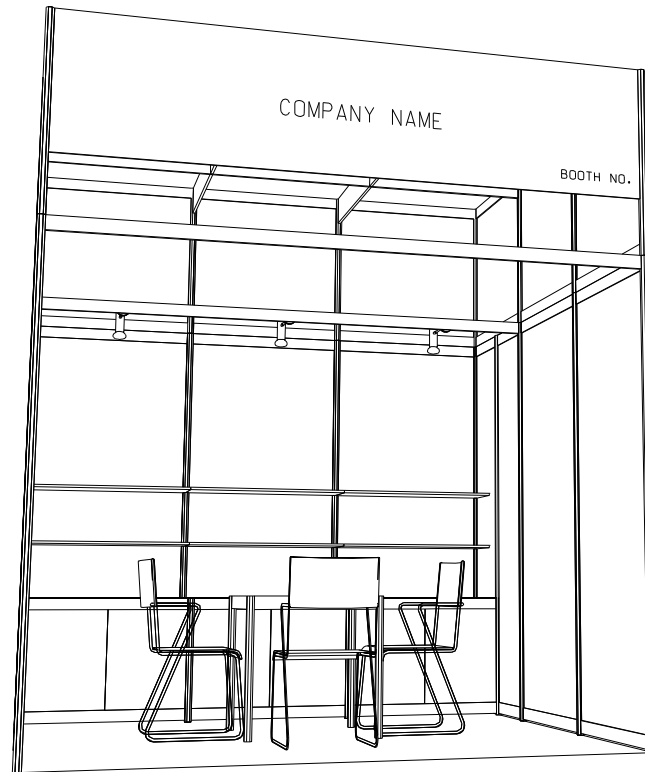

3M x 3M x 3.5mH Standard Booth (Option A)

三米乘三米乘三點五米高標準攤位 (建議A)

PLAN
3M(W) X 3M(D) X 3.5M(H)

PERSPECTIVE
3M(W) X 3M(D) X 3.5M(H)

ELEVATION
3M(W) X 3M(D) X 3.5M(H)

BOOTH SPECIFICATIONS		QTY.
	1000W x 500D x 750H CABINET	3
	3000W x 300D WOODEN DISPLAY SHELF	2
	700W x 700D x 750H MEETING TABLE	1
	BLACK LEATHER CHAIR	3
	LONG ARMED SPOTLIGHT (300MM) 23 WATT ENERGY SAVING LAMP (YELLOW LIGHT)	3
	800W SOCKET	3
	H70mm CEILING BEAM	3M
	H175mm CEILING GRID	12M
	RUBBISH BIN & CARPET (9sqm.)	