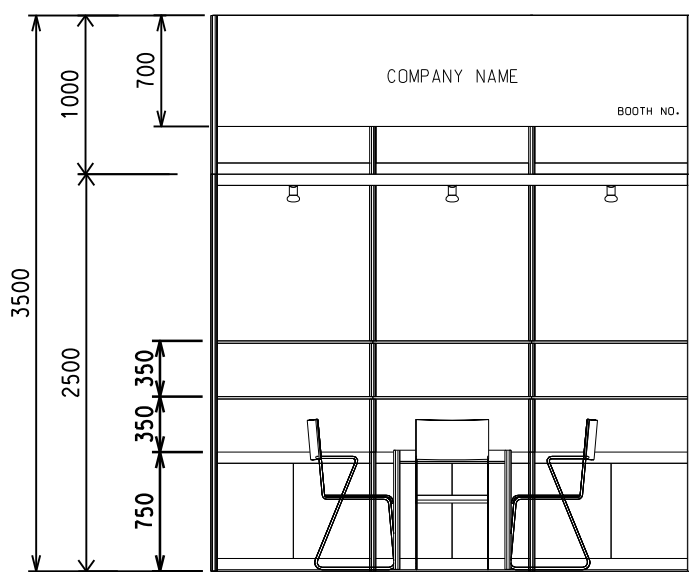

3M x 3M x 3.5mH Standard Booth (Option A)

三米乘三米乘三點五米高標準攤位 (建議A)

PLAN
3M(W) X 3M(D) X 3.5M(H)

PERSPECTIVE
3M(W) X 3M(D) X 3.5M(H)

ELEVATION
3M(W) X 3M(D) X 3.5M(H)

BOOTH SPECIFICATIONS		QTY.
	1000W x 500D x 750H CABINET	3
	3000W x 300D WOODEN DISPLAY SHELF	2
	700W x 700D x 750H MEETING TABLE	1
	BLACK LEATHER CHAIR	3
	LONG ARMED SPOTLIGHT (300MM) 23 WATT ENERGY SAVING LAMP (YELLOW LIGHT)	3
	800W SOCKET	3
	H70mm CEILING BEAM	3M
	H175mm CEILING GRID	12M
	RUBBISH BIN & CARPET (9sqm.)	