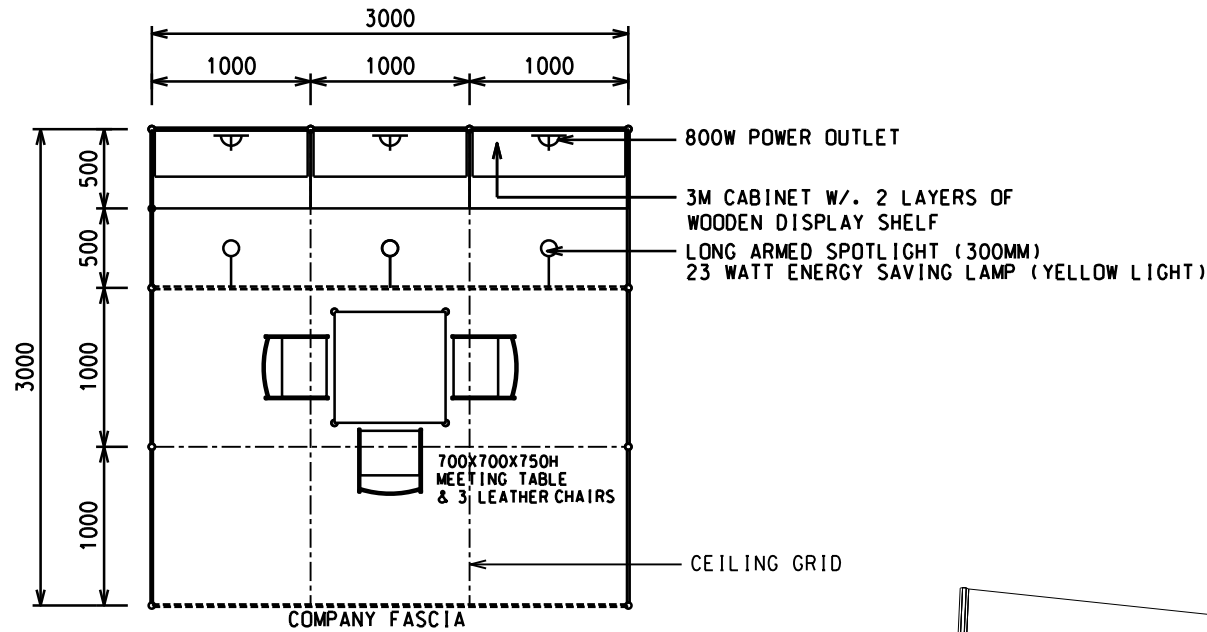

3M x 3M x 3.5mH Standard Booth (Option A)

三米乘三米乘三點五米高標準攤位 (建議A)

PLAN
3M(W) X 3M(D) X 3.5M(H)

PERSPECTIVE
3M(W) X 3M(D) X 3.5M(H)

ELEVATION
3M(W) X 3M(D) X 3.5M(H)

BOOTH SPECIFICATIONS		QTY.
	1000W x 500D x 750H CABINET	3
	3000W x 300D WOODEN DISPLAY SHELF	2
	700W x 700D x 750H MEETING TABLE	1
	BLACK LEATHER CHAIR	3
	LONG ARMED SPOTLIGHT (300MM) 23 WATT ENERGY SAVING LAMP (YELLOW LIGHT)	3
	800W SOCKET	3
	H70mm CEILING BEAM	3M
	H175mm CEILING GRID	12M
	RUBBISH BIN & CARPET (9sqm.)	