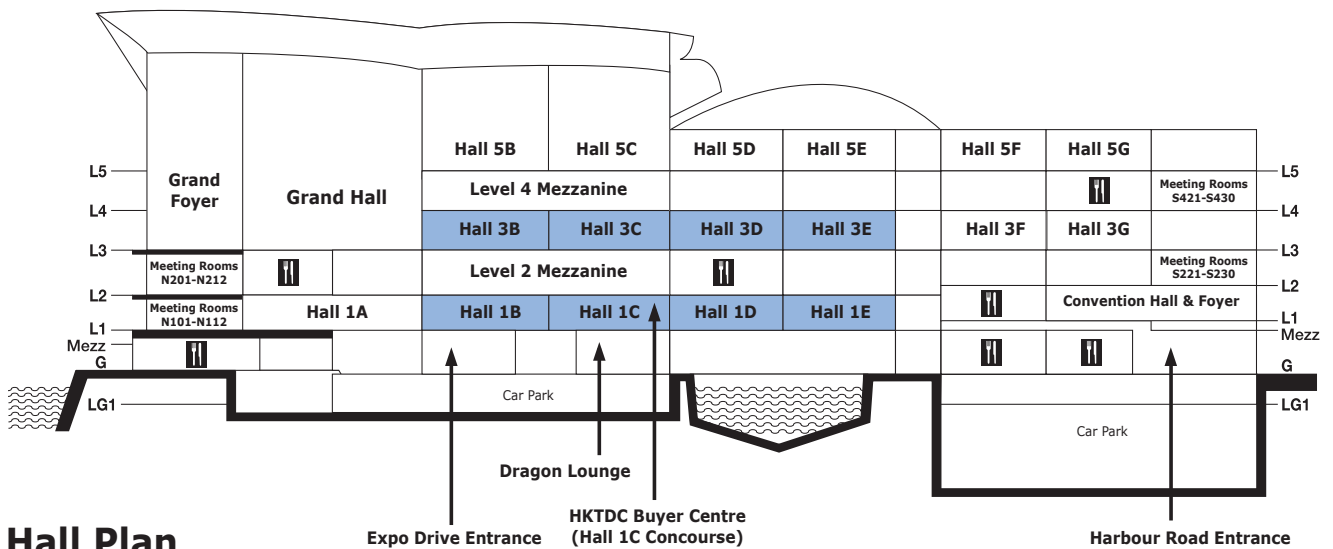

# Guide to Zones

Zone	Hall Location/Site
Hall of Aurora	Halls 1D-E
Commercial Lighting	Halls 1B-C
Decorative Lighting	Halls 1C-D
Green Lighting	Hall 1C
Hall of LED	Halls 3B-E
Lighting Accessories, Parts & Components	Hall 3B
Technical & Outdoor Lighting	Hall 1B
Trade Service & Publication	Hall 1B
World of Crystal Chandeliers	Hall 1D

**Hall Plan**

# Booth Legend

## 展位位置圖例

Hall Location/Site 展覽廳位置/場地	Level 樓層
<b>1B-1E</b> Halls 展覽廳 1B-1E	L1 一樓
<b>3B-3E</b> Halls 展覽廳 3B-3E	L3 三樓