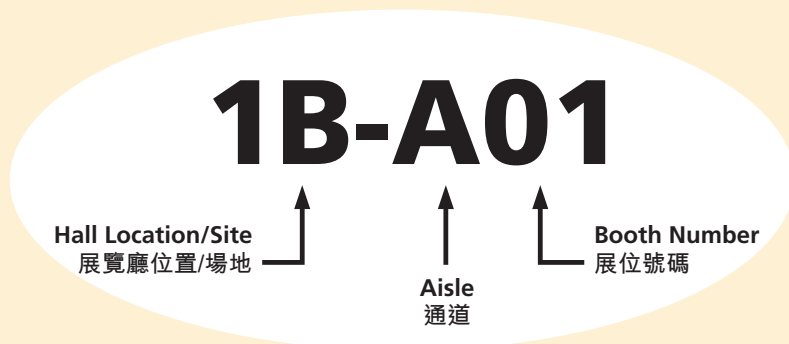

# Guide to Zones

Zone	Hall Location/Site
Hall of Aurora	Halls 1D-E
Commercial Lighting	Halls 1B-C
Decorative Lighting	Halls 1C-D
Green Lighting	Hall 1C
Hall of LED	Halls 3B-E
Lighting Accessories, Parts & Components	Hall 3B
Technical & Outdoor Lighting	Hall 1B
Trade Service & Publication	Hall 1B
World of Crystal Chandeliers	Hall 1D

**Hall Plan**

## 展位位置圖例

Hall Location/Site 展覽廳位置/場地	Level 樓層
<b>1B-1E</b> Halls 展覽廳 1B-1E	L1 一樓
<b>3B-3E</b> Halls 展覽廳 3B-3E	L3 三樓